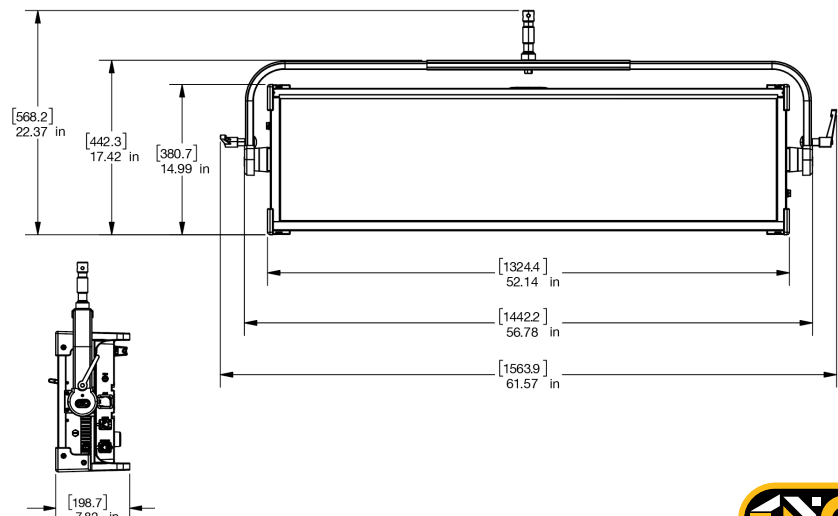

True Match® also streamlines on-board operation and makes remote configuration effortless for lighting programmers via RDM and DMX. LumenRadio wireless DMX comes standard, and rigging is simplified with an adjustable, removable yoke, a Junior pin, and integrated feet for flexible mounting and staging options.

Specifications & Dimensions

- 1200 watts of Power to all white and color points
- CCT Range: 2500°-9900°K
- TLCI: 99
- TM-30 Rg: 100.1
- TM-30 Rf: 96.3
- IP65 dust tight and water resistant
- Beam Angle: 109°
- Weight: 72.8 lbs / 33 kg
- (with yoke, jr pin and diffusion)