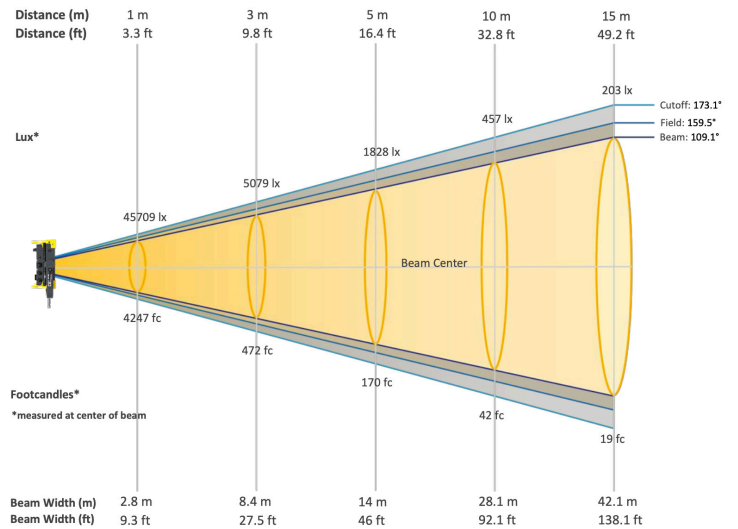

Specifications & Dimensions

- 1200 watts of Power to all white and color points
- CCT Range: 2500°-9900°K
- TLCI: 99
- TM-30 Rg: 100.1
- TM-30 Rf: 96.3
- IP65 dust tight and water resistant
- Beam Angle: 109°
- Weight: 72.8 lbs / 33 kg
- (with yoke, jr pin and diffusion)

Spectral Distribution - 3200K

Beam Details - 3200K

Spectral Distribution - 5600K

Beam Details - 5600K

Beam Intensities - 3200K

Distance	1m	3m	6m	9m	12m	15m
Lux	40788	4532	1133	504	283	181
Distance	3.3ft	9.8ft	19.7ft	29.5	39.4	49.2
FC	3789	421	105	47	26	17

Beam Intensities - 5600K

Distance	1m	3m	6m	9m	12m	15m
Lux	45709	5079	1270	564	317	203
Distance	3.3ft	9.8ft	19.7ft	29.5ft	39.4ft	49.2ft
FC	4247	472	118	52	29	19