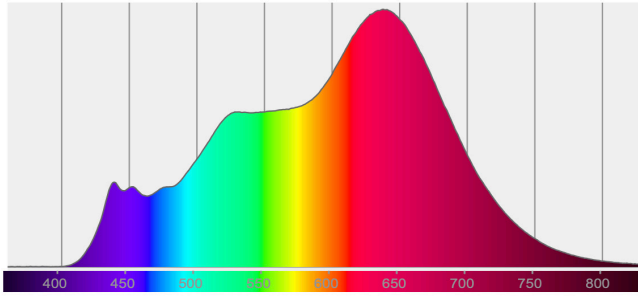

Specifications & Dimensions

- 1200 watts of Power to all white and color points
- CCT Range: 2500°-9900°K
- TLCI: 99
- TM-30 Rg: 100.1
- TM-30 Rf: 96.3
- IP65 dust tight and water resistant
- Beam Angle: 109°
- Weight: 72.8 lbs / 33 kg
- (with yoke, jr pin and diffusion)

Spectral Distribution - 3200K

Beam Details - 3200K

Spectral Distribution - 5600K

Beam Details - 5600K

Beam Intensities - 3200K

Distance	1m	3m	6m	9m	12m	15m
Lux	40788	4532	1133	504	283	181
Distance	3.3ft	9.8ft	19.7ft	29.5	39.4	49.2
FC	3789	421	105	47	26	17

Beam Intensities - 5600K

Distance	1m	3m	6m	9m	12m	15m
Lux	45709	5079	1270	564	317	203
Distance	3.3ft	9.8ft	19.7ft	29.5ft	39.4ft	49.2ft
FC	4247	472	118	52	29	19