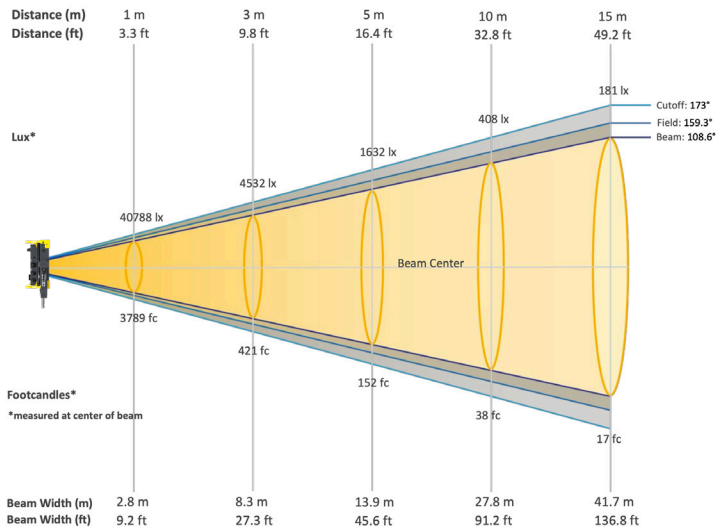

Specifications & Dimensions

- 1200 watts of Power to all white and color points
- CCT Range: 2500°-9900°K
- TLCI: 99
- TM-30 Rg: 100.1
- TM-30 Rf: 96.3
- IP65 dust tight and water resistant
- Beam Angle: 109°
- Weight: 72.8 lbs / 33 kg
- (with yoke, jr pin and diffusion)

Spectral Distribution - 3200K

Beam Details - 3200K

Spectral Distribution - 5600K

Beam Details - 5600K

Beam Intensities - 3200K

Distance	1m	3m	6m	9m	12m	15m
Lux	40788	4532	1133	504	283	181
Distance	3.3ft	9.8ft	19.7ft	29.5	39.4	49.2
FC	3789	421	105	47	26	17

Beam Intensities - 5600K

Distance	1m	3m	6m	9m	12m	15m
Lux	45709	5079	1270	564	317	203
Distance	3.3ft	9.8ft	19.7ft	29.5ft	39.4ft	49.2ft
FC	4247	472	118	52	29	19