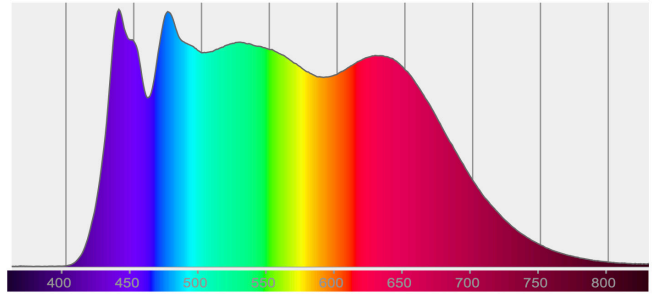

Specifications & Dimensions

- 1200 watts of Power to all white and color points
- CCT Range: 2500°-9900°K
- TLCI: 99
- TM-30 Rg: 100.1
- TM-30 Rf: 96.3
- IP65 dust tight and water resistant
- Beam Angle: 109°
- Weight: 72.8 lbs / 33 kg
- (with yoke, jr pin and diffusion)

Spectral Distribution - 3200K

Beam Details - 3200K

Spectral Distribution - 5600K

Beam Details - 5600K

Beam Intensities - 3200K

Distance	1m	3m	6m	9m	12m	15m
Lux	40788	4532	1133	504	283	181
Distance	3.3ft	9.8ft	19.7ft	29.5	39.4	49.2
FC	3789	421	105	47	26	17

Beam Intensities - 5600K

Distance	1m	3m	6m	9m	12m	15m
Lux	45709	5079	1270	564	317	203
Distance	3.3ft	9.8ft	19.7ft	29.5ft	39.4ft	49.2ft
FC	4247	472	118	52	29	19