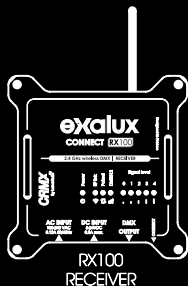

UNIVERSAL DIMMER

- DIM (1ch)
- CCT + DIM (2ch)
- CCT + FX (4ch)
- RGB W* + DIM (5ch)
- RGB TW* + DIM (6ch)

* W: white
* TW: tunable white

DMX FADER

- 48 faders
- 8 memories
- Black out / full on

DMX RECORDER

- 60s memory record
- 8 memories
- XLR5 DMX input

DMX REC PLAYER

- 60s memory playback
- 8 memories
- 1 time / loop mode
- 512 DMX channels
- XLR5 DMX output

DMX FAD PLAYER

- 8 memories
- Fade time settings
- Brightness settings
- 512 DMX channels

www.exalux.eu/products/control-one/